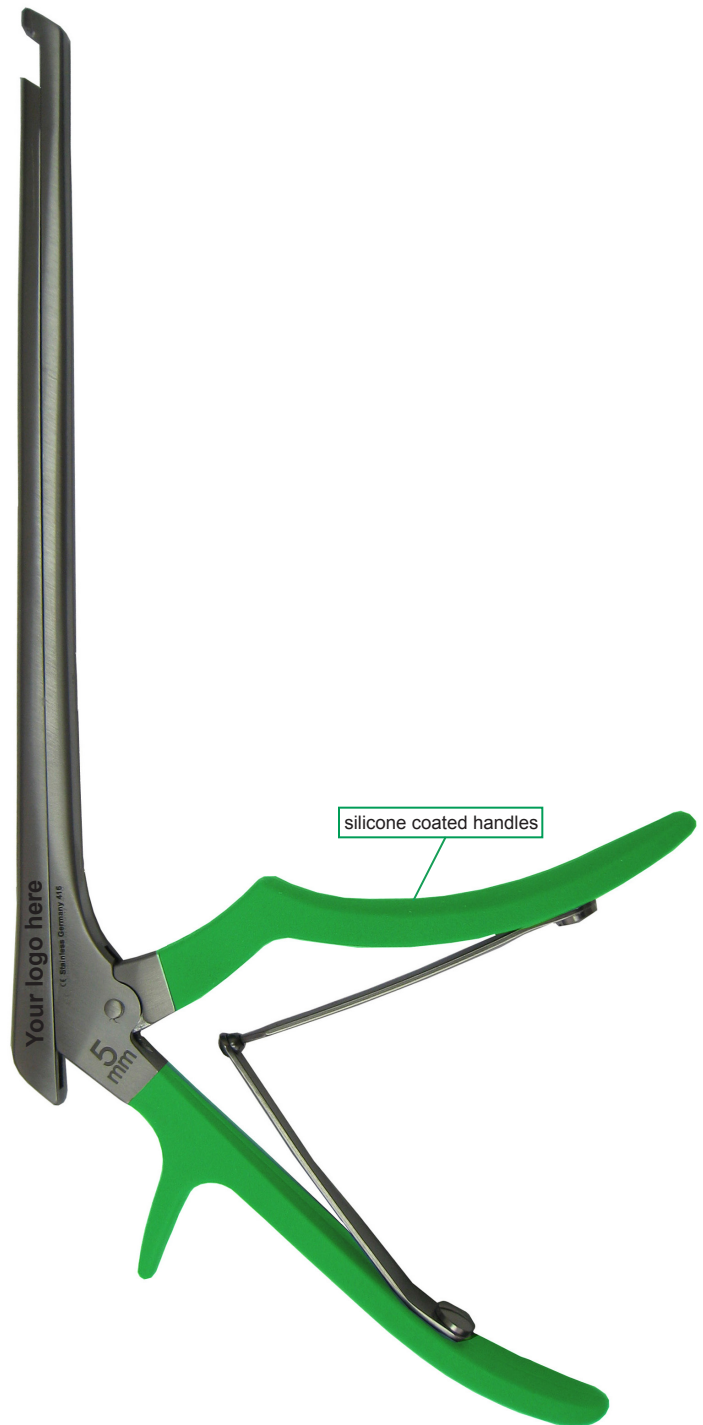

new from gSource

gSilicone Punch

Get a sure grip with our new gSilicone Punch.

- Biocompatible silicone coated handles help to prevent slippage and provide a secure grip.
- Made from German stainless steel with silicone coated handles.
- Colored handles provide easy bite size recognition.
- Available in five standard colors according to bite size (brown, blue, lavender, turquoise, green) or custom colors of your choice.
- Silicone has excellent resistance to alkaline, saline and acidic solutions.
- Non-fading vibrant colors withstand repeated autoclaving.
- Forward bite style available from stock.

Custom options:

- handle color
 - shaft length
 - up or down bite style
 - with or without your logo
- Quality verified and guaranteed by gSource.

- gS 72.8011** 8" forward, 1mm, brown Spurling handle
gS 72.8012 8" forward, 2mm, blue Spurling handle
gS 72.8013 8" forward, 3mm, lavender Spurling handle
gS 72.8014 8" forward, 4mm, turquoise Spurling handle
gS 72.8015 8" forward, 5mm, green Spurling handle

gS 72.8015 8" forward, 5mm

gSource