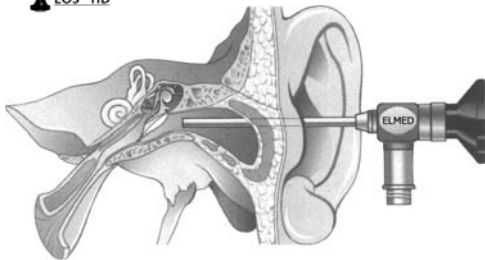

ELMED INCORPORATED

SCOPES, LIGHT SOURCES & HEADLIGHTS FOR ENT

ELMED EOS™ HD OTOSCOPIES

MADE IN THE USA

FEATURES:

- IDEAL FOR THE OVERVIEW OF THE ENTIRE EARDRUM
- THE WIDE ANGLE LENS ENABES A NATURAL, UNDISTORTED, PANORAMIC OVERVIEW OF THE COMPLETE EARDRUM
- CLEAR, BRIGHT, & EXTREMELY SHARP PICTURE W/ HIGH RESOLUTION & SHAPNESS IN DEPTH
- SNAP ON ADAPTOR ACCEPTS WELCH/ALLYN DISPOSABLE SPECULA #52434 OR #52133
- LIGHT POST FITTING, ACMI: ADAPTORS AVAILABLR FOR WOLF OR STORZ/OLYMPUS
- COMPLETELY REUSABLE & FULLY AUTOCLAVABLE
- 100% GERMAN ROD LENS SYSTEM

LIST NO.	DESCRIPTION
36400-00	EOS HD, 4 MM Ø, 6CM W.L., 0° VIEWING
36400-30	EOS HD 4 MM Ø, 6CM W.L., 30° VIEWING
36290-100	EOS HD 2.9 MM Ø, 6CM W.L., 0° VIEWING
36290-130	EOS HD 2.9 MM Ø, 6CM W.L., 30° VIEWING
36290-145	EOS HD 2.9 MM Ø, 6CM W.L., 45° VIEWING
36290-170	EOS HD 2.9 MM Ø, 6CM W.L., 70° VIEWING
36190-00	EOS HD 1.9 MM Ø, 10CM W.L., 0° VIEWING
36190-30	EOS HD 1.9 MM Ø, 10CM W.L., 30° VIEWING
36190-70	EOS HD 1.9 MM Ø, 10CM W.L., 70° VIEWING

LIST NO.	DESCRIPTION
36400-50	SNAP-ON ADAPTER FOR WELCH/ALLEN DISPOSABLE SPECULA #52434 & 52133, FOR OTOSCOPE #36400-00 & 36400-30
36290-50	SNAP-ON ADAPTER FOR WELCH/ALLEN DISPOSABLE SPECULA #52434 & 52133, FOR OTOSCOPE #36290-00 & 36290-30, 36290-45, 36290-70
36190-50	SNAP-ON ADAPTER FOR WELCH/ALLEN DISPOSABLE SPECULA #52434 & 52133, FOR OTOSCOPE #36190-00 & 36190-30, 36190-45, 36190-70
36500-01	PNEUMATIC ADAPTER FOR BRUENING FOR SPECULUMS SIZE 00-4, INCLUDING RUBBER BALL W/ TUBE & CONE FOR USE WITH OTOSCOPE 36290-00 -> 36290-70
36500-02	BRIDGE FOR PNEUMATIC ADAPTER FOR USE W/ OTOSCOPE 36400-00 & 36400-30 W/ BRUENING EAR SPECULUM SIZE 00-4
36290-60	GUIDING SHEATH FOR LASER PROBES, ROTATABLE FOR OTOSCOPE 36290-00
26290-61	GUIDING SHEATH FOR LASER PROBES, ROTATABLE FOR OTOSCOPE 36290-30