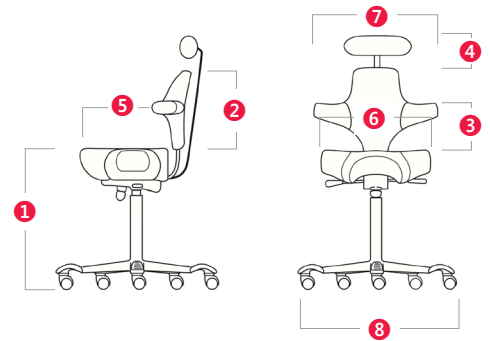

HÅG Capisco™

A design icon – still going strong.

HÅG Capisco responds intuitively to the body's natural movements and provides unlimited possibilities for variation of the seated posture. The unique shape of the backrest provides perfect support in numerous sitting positions without restricting the ability to move and is made for greater freedom of movement, variation and natural sitting positions. The saddle seat can be adjusted between low and high working positions, all the way up to standing, enabling you to be more dynamic in your movements. It's perfect to pair with a height adjustable desk.

MEASUREMENTS	8105	8106	8126	8107	8127
Seat height 150 mm gas lift	15"-20.3"	16.4"-21.5"	16.4"-21.5"	16.4"-21.5"	16.4"-21.5"
① Seat height 200 mm gas lift (standard)	19.1"-26"	19.1"-26"	19.5"-26.4"	19.1"-26"	19.5"-26.4"
Seat height 265 mm gas lift	22.4"-31.9"	22.4"-31.9"	22.8"-32.3"	22.4"-31.9"	22.8"-32.3"
② Height of backrest	-	18.1"	18.1"	18.1"	18.1"
③ Height of foremost support on backrest	-	5.9"-9.4"	5.9"-9.4"	5.9"-9.4"	5.9"-9.4"
④ Height of foremost support on headrest	-	-	-	21.9"-30.9"	21.9"-30.9"
⑤ Seat depth	-	13.4"-16.5"	13.4"-16.5"	13.4"-16.5"	13.4"-16.5"
⑥ Seat width	18.5"	18.5"	18.5"	18.5"	18.5"
⑦ Maximum chair width	-	23.4"	23.4"	23.4"	23.4"
⑧ Footbase diameter	28.7"	28.7"	28.7"	28.7"	28.7"
Weight	16.5 lbs	30.9 lbs	32 lbs	34.2 lbs	35.3 lbs

Measurements in inches.

Where a chair is adjustable, minimum and maximum measurements are listed.

ergoCentric®

www.mrgona.com

HÅG Capisco™

Features

HÅG in Balance Mechanism®:

- Seat depth
- Back height adjustment
- Backward tilt tension. Tilt range is 15° backwards from a neutral position 2° to the rear
- Two-position tilt lock

Base:

- Foot support provides a comfortable way to vary the position of your feet

Options

- HÅG StepUp® provides an two extra levels for placing your feet
- HÅG Foot Ring provide an optional extra level for rest and foot support