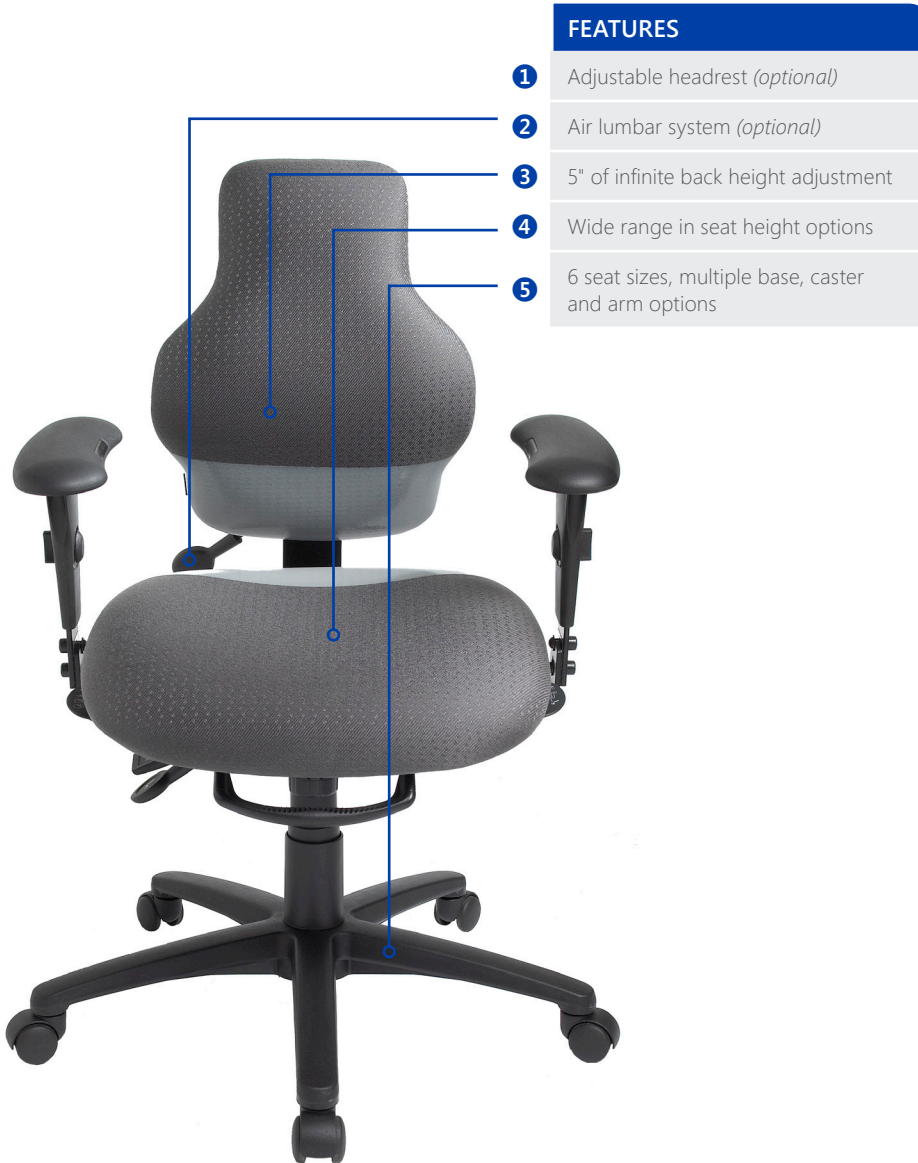

ergoForce™

The only office chair designed specifically for law enforcement.

ergoCentric®
ergocentric.com

ergoForce™ built for tough environments.

The unique design of the ergoForce backrest accommodates the uniform requirements of professionals wearing a work belt, while providing them the freedom of movement required for multiple tasks.

Ideal for law enforcement, the ergoForce is available in Dedicated Task, Multi Tilt, Synchro Glide and Plus Size models.

Features

Backrest:

- 5" Patented back height adjustment system
- Fully upholstered dual curve backrest 15 ½"w x 19"h
- Highback 19"w x 26"h
- Puncture and abrasion resistant ergoCentric+Guard on lower portion of backrest (5" high from bottom of backrest)

Seat:

- Dual density polyurethane foam
- Eight ply hardwood seat structure
- Seat pan (20"w x 19"d)
- Puncture and abrasion resistant ergoCentric+Guard on lower portion of backrest (5" deep from back of seat)

Options

- Fixed and adjustable arm options
- Optional seat height ranges
- Patented adjustable headrest
- Air lumbar system
- 20" Diameter height adjustable footring

Warranty

Lifetime*

- Original purchaser
- Defects and functional failure of materials up to a weight of 300 lbs
- With the following exceptions: